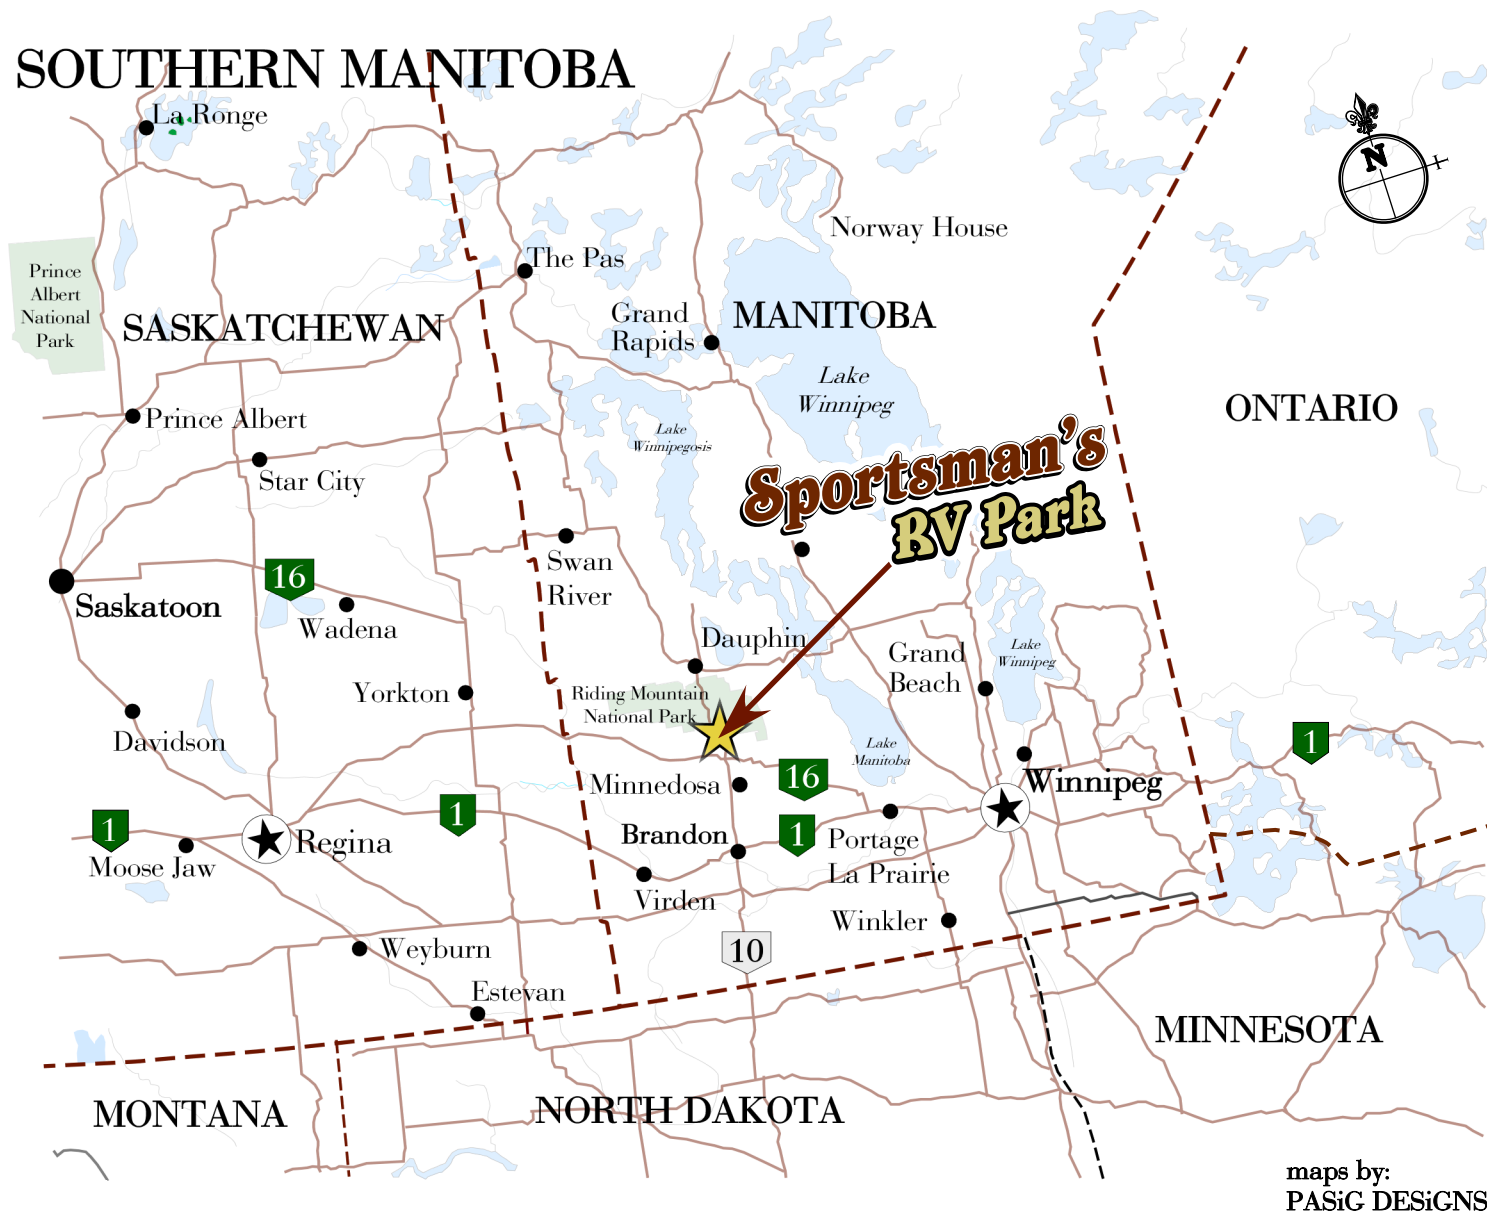

Sportsman's RV Park

Box 30, Onanole, Manitoba Canada R0J 1N0
Phone (204) 848-2520
Fax (204) 848-4474
questions@sportsmanspark.ca
www.sportsmanspark.ca

SOUTHERN MANITOBA

maps by:
PASiG DESiGNS

Located just outside of the south entrance to Riding Mountain National Park on Highway #10.
Approximatley 90 km north of Brandon, Manitoba.