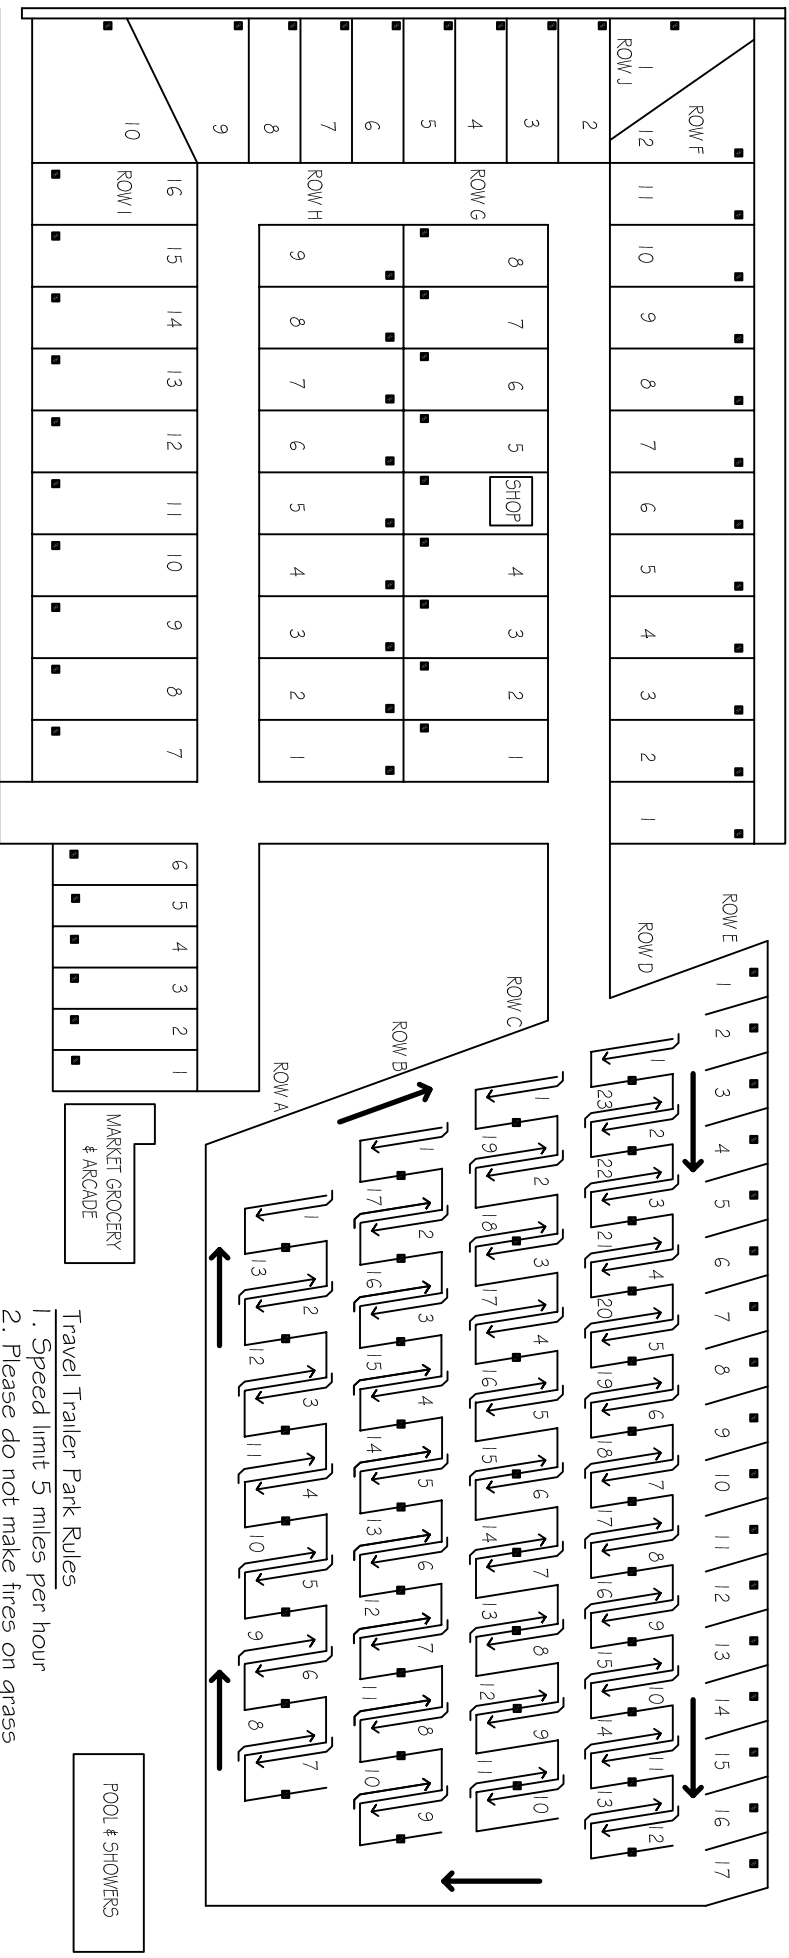

## R.V. TRAILER PARK MAP

1/2 mile south of Riding Mountain National Park on Highway No. 10

The Arrows  
Represent the direction of your trailer  
and the direction of traffic.

The Black Square  
Represents the Plumbing & Electrical  
Services